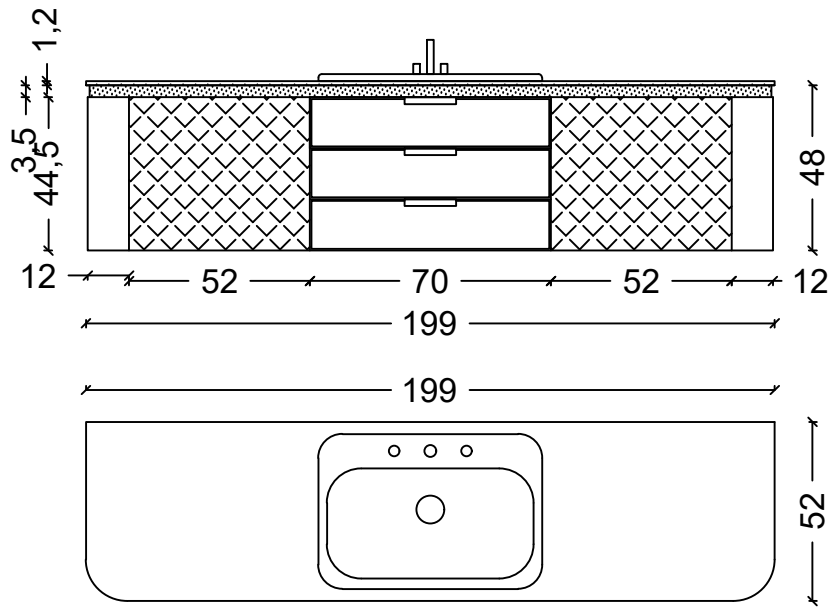

BODY&DOOR
LACQUERED COLOR
PROFILE AND ACCESSORY
CHROME OR GOLD
LEDLIGHT

STONE FINISH COUNTER
BLACK OR WHITE
CERAMIC SINK
BLACK OR WHITE
BATARY HOLE