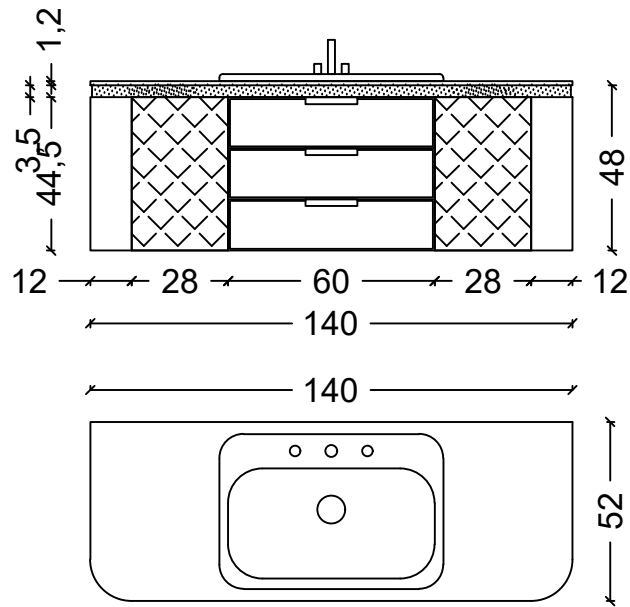

BODY&DOOR
LACQUERED COLOR
PROFILE AND ACCESSORY
CHROME OR GOLD
LEDLIGHT

STONE FINISH COUNTER
BLACK OR WHITE
CERAMIC SINK
BLACK OR WHITE
BATARY HOLE