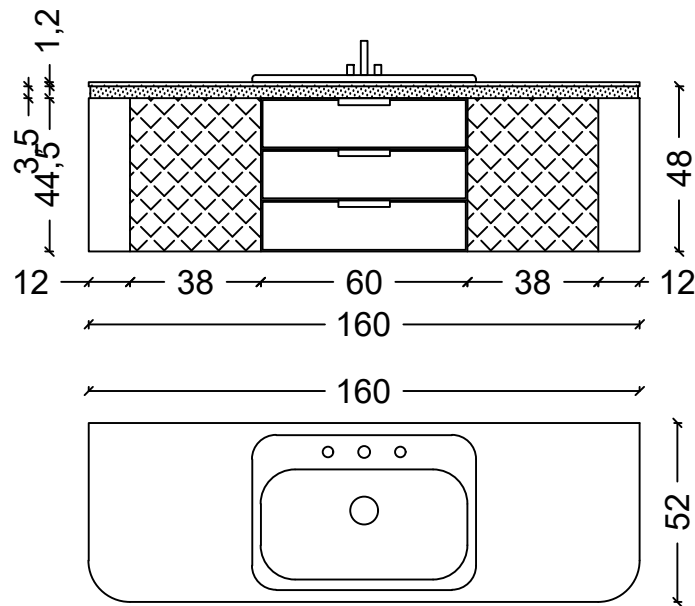

BODY&DOOR
LACQUERED COLOR
PROFILE AND ACCESSORY
CHROME OR GOLD
LEDLIGHT

STONE FINISH COUNTER
BLACK OR WHITE
CERAMIC SINK
BLACK OR WHITE
BATARY HOLE