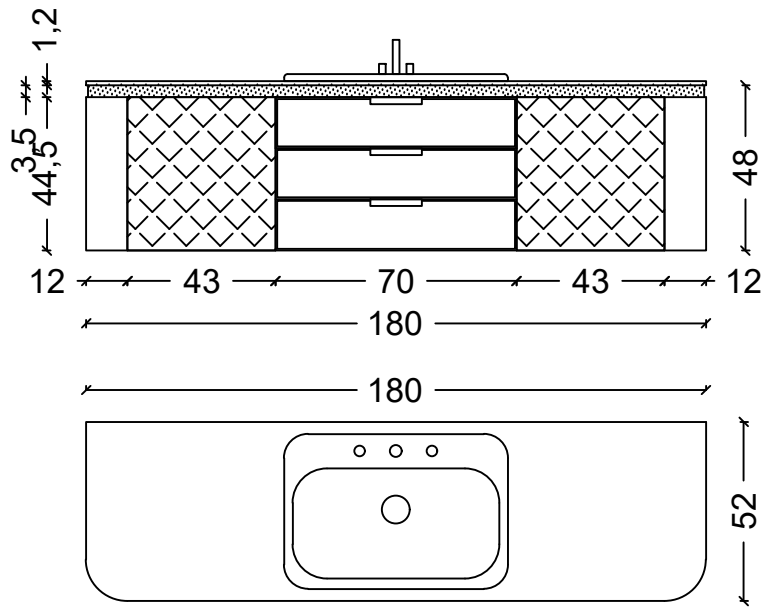

BODY&DOOR
LACQUERED COLOR
PROFILE AND ACCESSORY
CHROME OR GOLD
LEDLIGHT

STONE FINISH COUNTER
BLACK OR WHITE
CERAMIC SINK
BLACK OR WHITE
BATARY HOLE