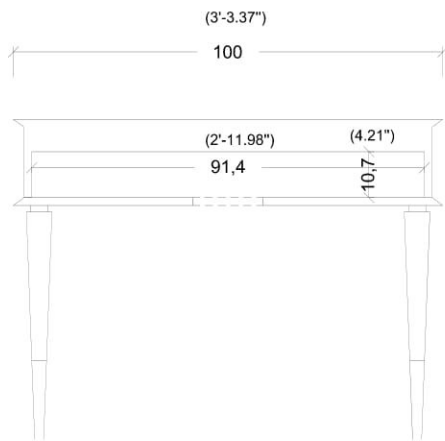

CAPITONE 78

TOP VIEW DRAWER

CAPITONE 100

TOP VIEW DRAWER

CABINET BACKING

BACK VIEW DRAWER