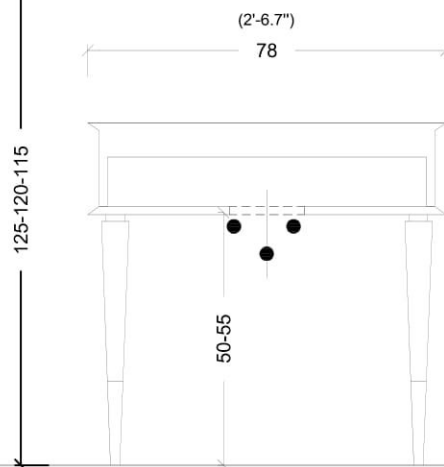

CAPITONE 78

TOP VIEW DRAWER

CAPITONE 100

TOP VIEW DRAWER

CABINET BACKING

BACK VIEW DRAWER